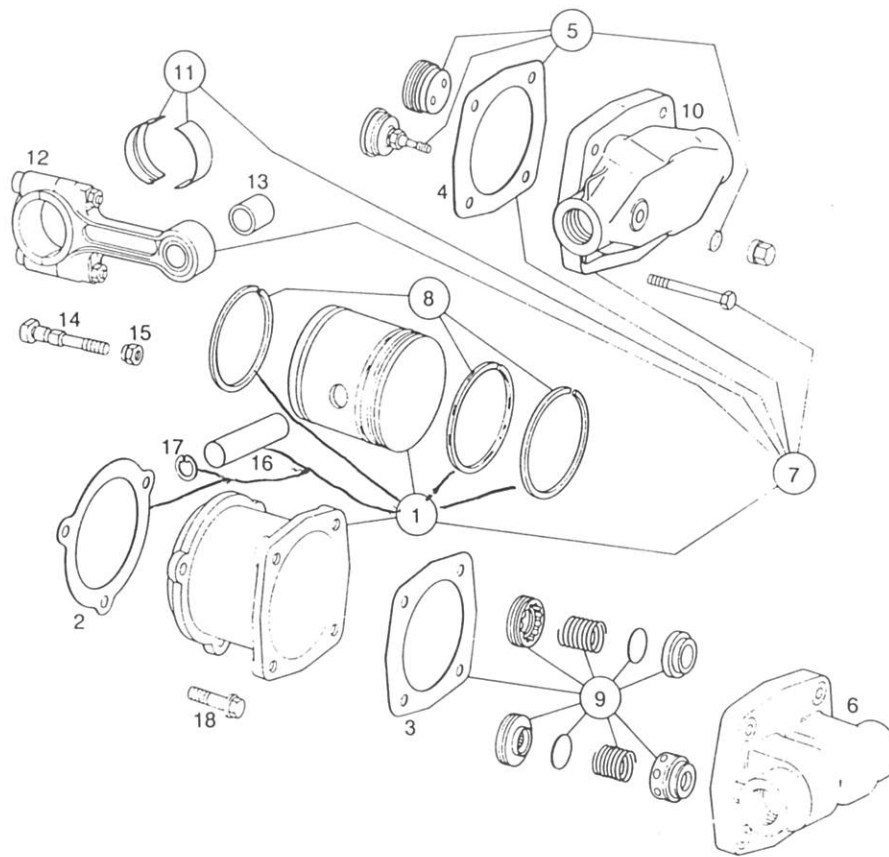

# Turbocharger/Group 09

REF. NO.	PART NUMBER	DESCRIPTION	QTY.	OM352/352A						OM355/5	
				912	937	942	943	945	950	900	947
4	352 098 09 80	Gasket/Turbocharger	1		■	■			■		
5	937 990 00 05	Exhaust Studs for Turbocharger	4		■	■			■		
6	000933 008152	Bolt	2		■	■			■		

# Air Compressor/Group 13

REF. NO.	PART NUMBER	DESCRIPTION	QTY.	OM352/352A						OM355/5	
				912	937	942	943	945	950	900	947
1	352 130 03 08	Cylinder Liner with Piston/Air Compressor, 77.00mm, 3-Hole Mtg.	1	■	■						
1	344 130 01 08	Cylinder Liner with Piston/Air Compressor, 4-Hole Mtg., 77.00mm, for Exchange Engine Only, 344 010 04 03 88	1		■						
1	352 130 01 08	Cylinder Liner with Piston/Air Compressor, 94.00mm	1			■	■	■	■		
2	321 131 00 79	Gasket 0.25mm/Air Compressor Cylinder Liner	1	■	■						